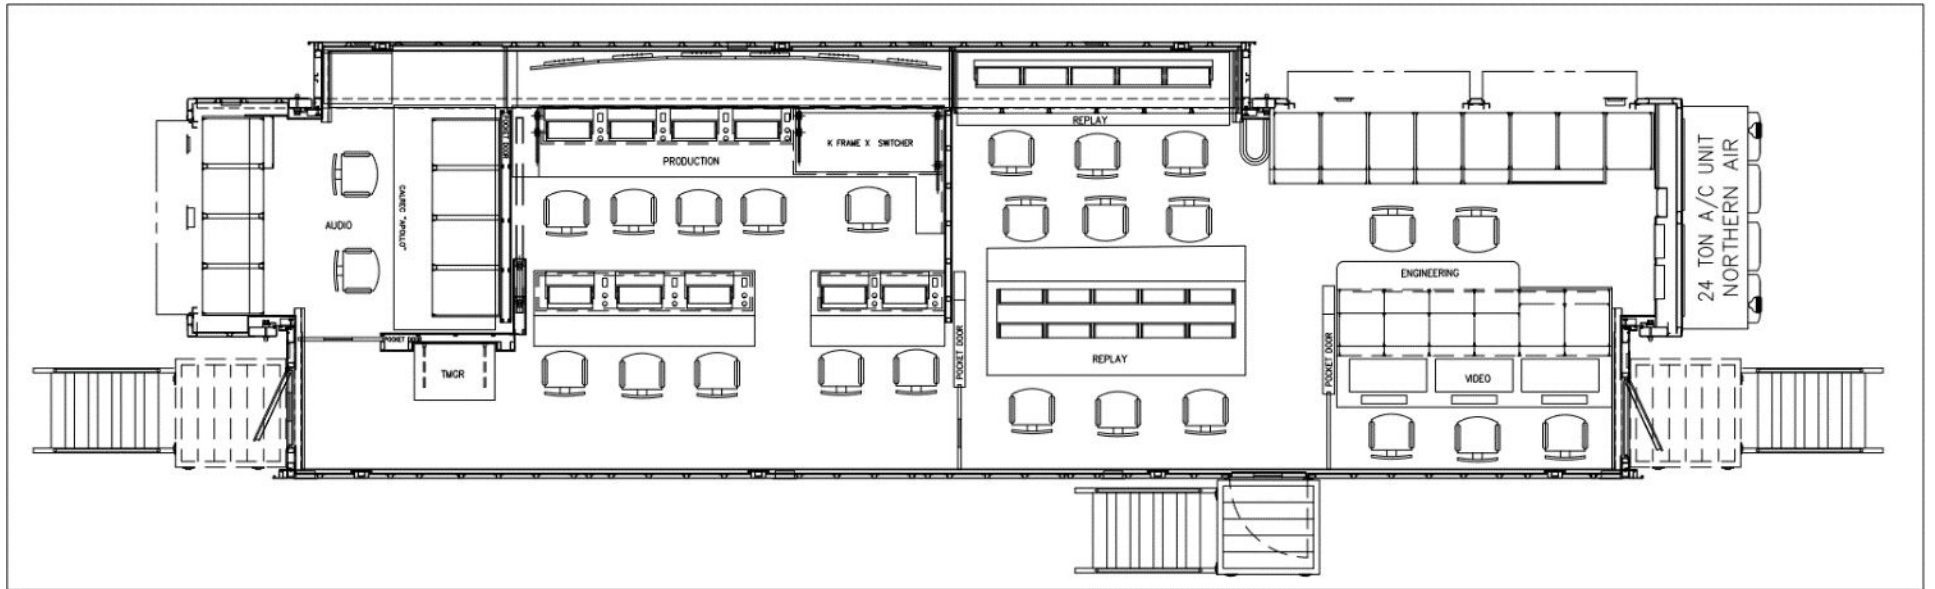

GTX-19 Technical Specifications

F&F PRODUCTIONS, LLC

14333 Myerlake Circle | Clearwater, FL 33760 | (727) 530-5000 | info@fandfhd.tv