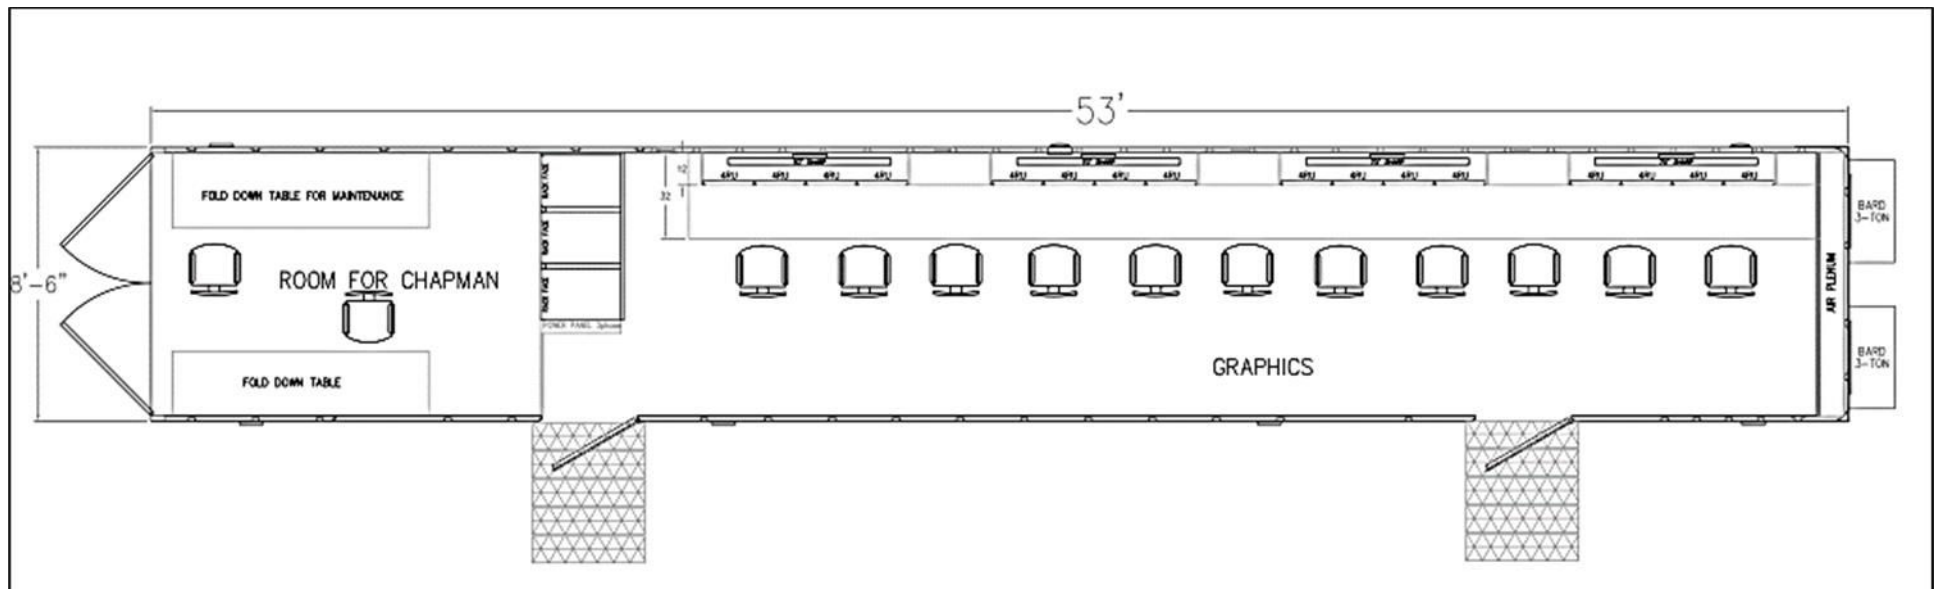

GTX-19 Technical Specifications

B-19: Required with GTX-19

F&F PRODUCTIONS, LLC

14333 Myerlake Circle | Clearwater, FL 33760 | (727) 530-5000 | info@fandfhd.tv