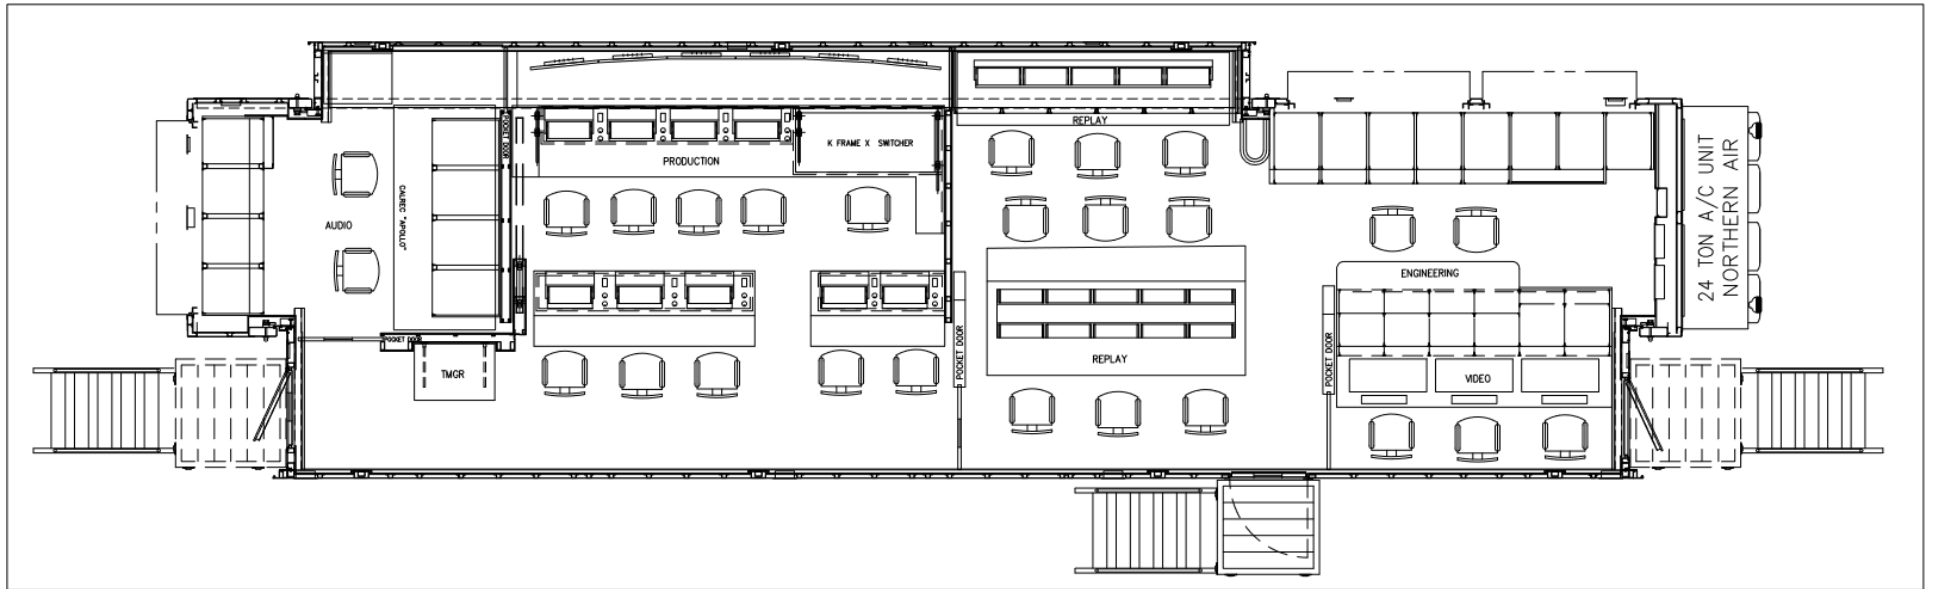

GTX-19 Technical Specifications

F&F PRODUCTIONS, LLC

14333 Myerlake Circle | Clearwater, FL 33760 | (727) 530-5000 | info@fandfhd.tv