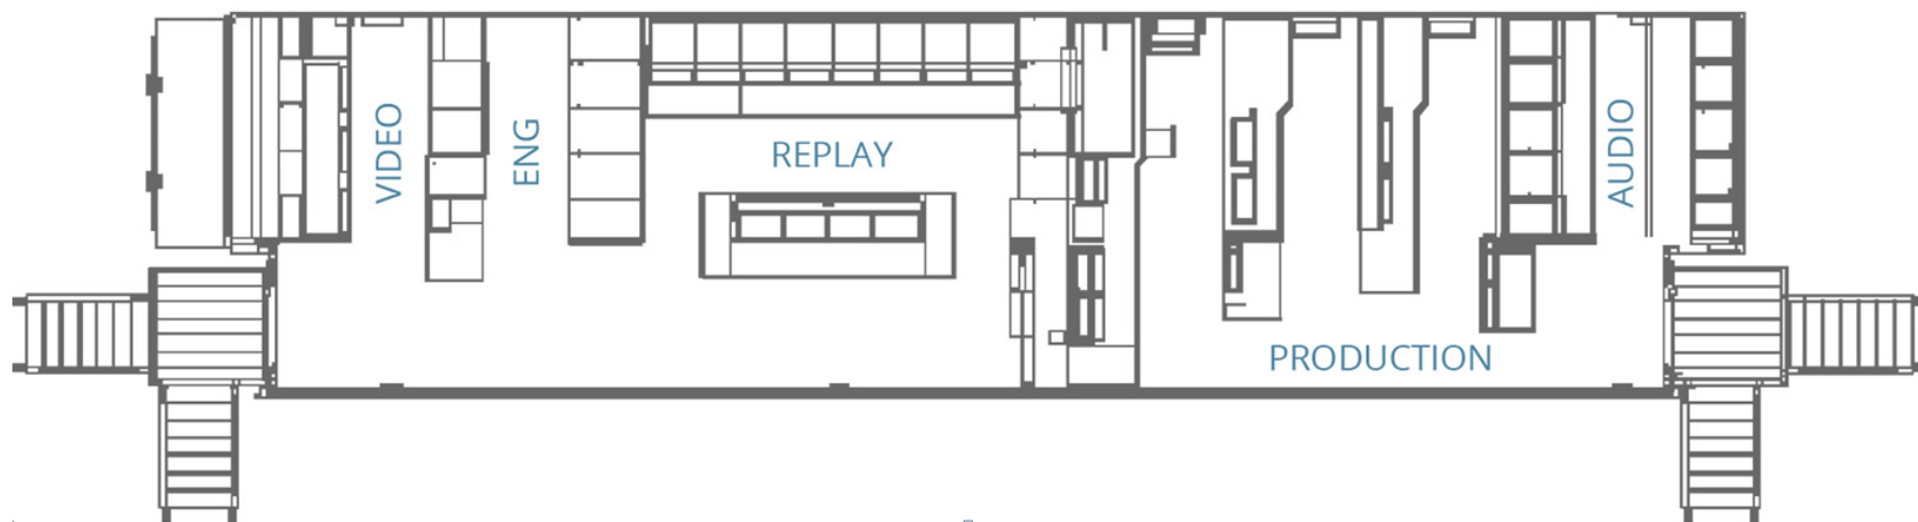

GTX-9 Technical Specifications

F&F PRODUCTIONS, LLC

14333 Myerlake Circle | Clearwater, FL 33760 | (727) 530-5000 | info@fandfhd.tv