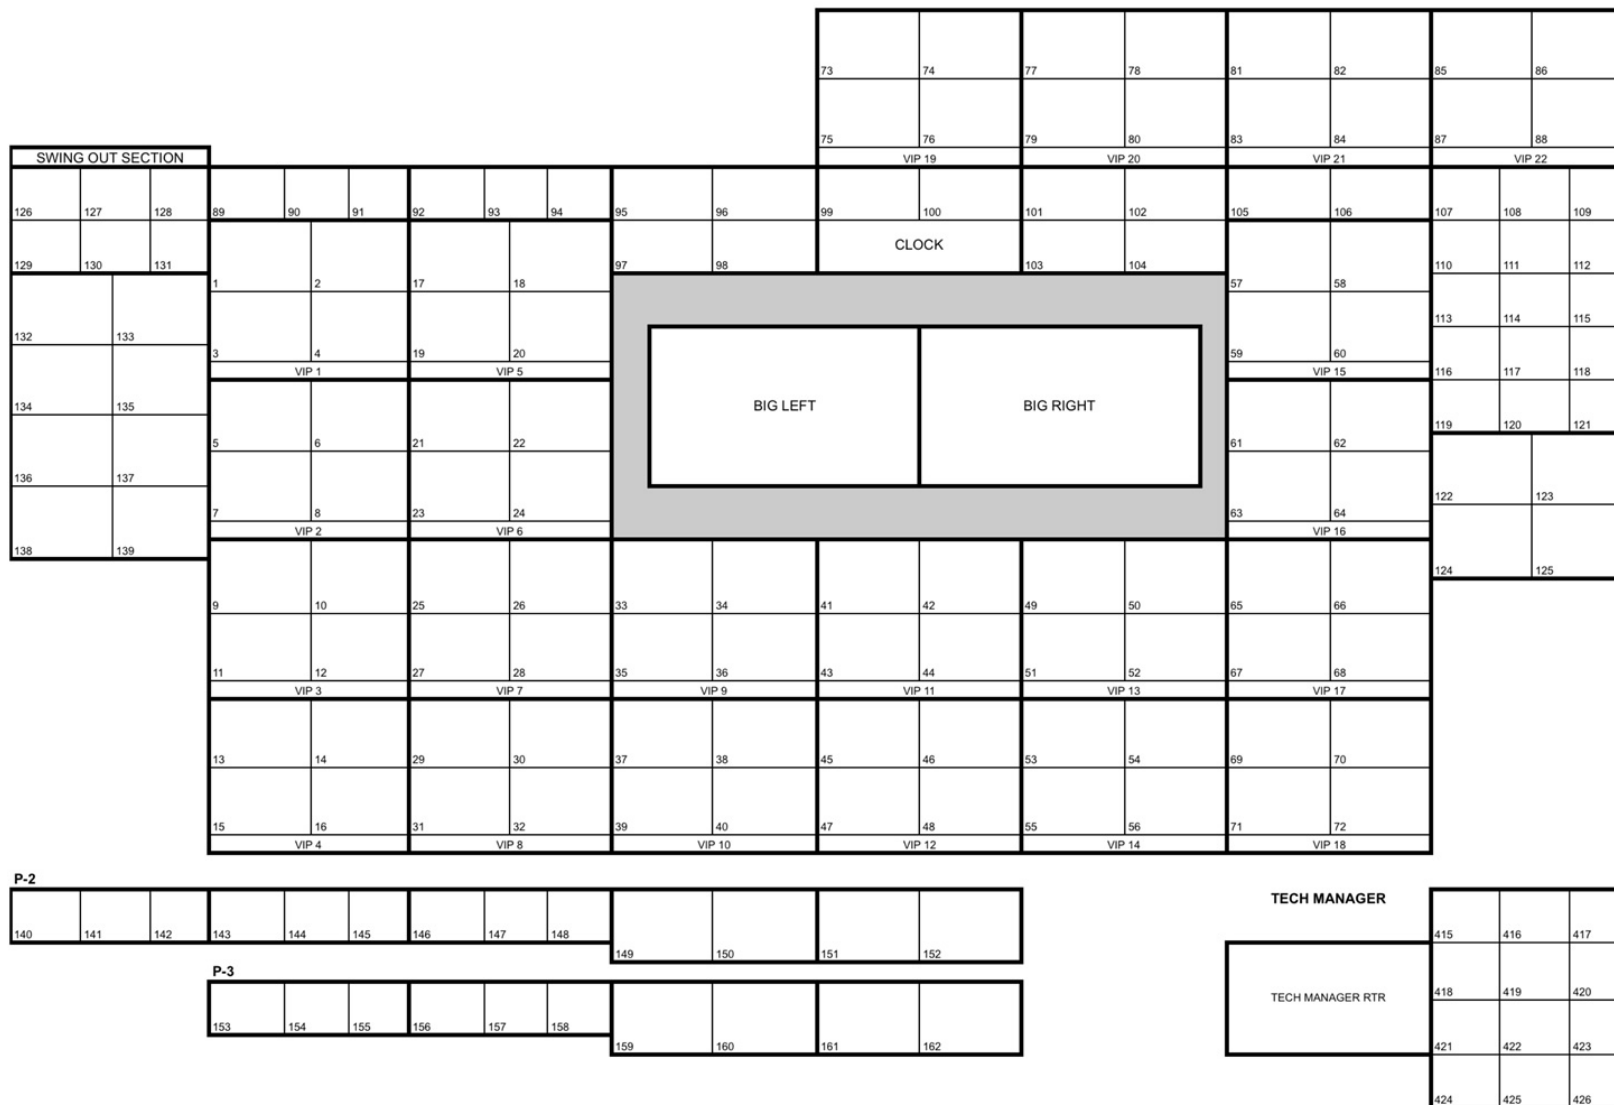

GTX-9 Technical Specifications