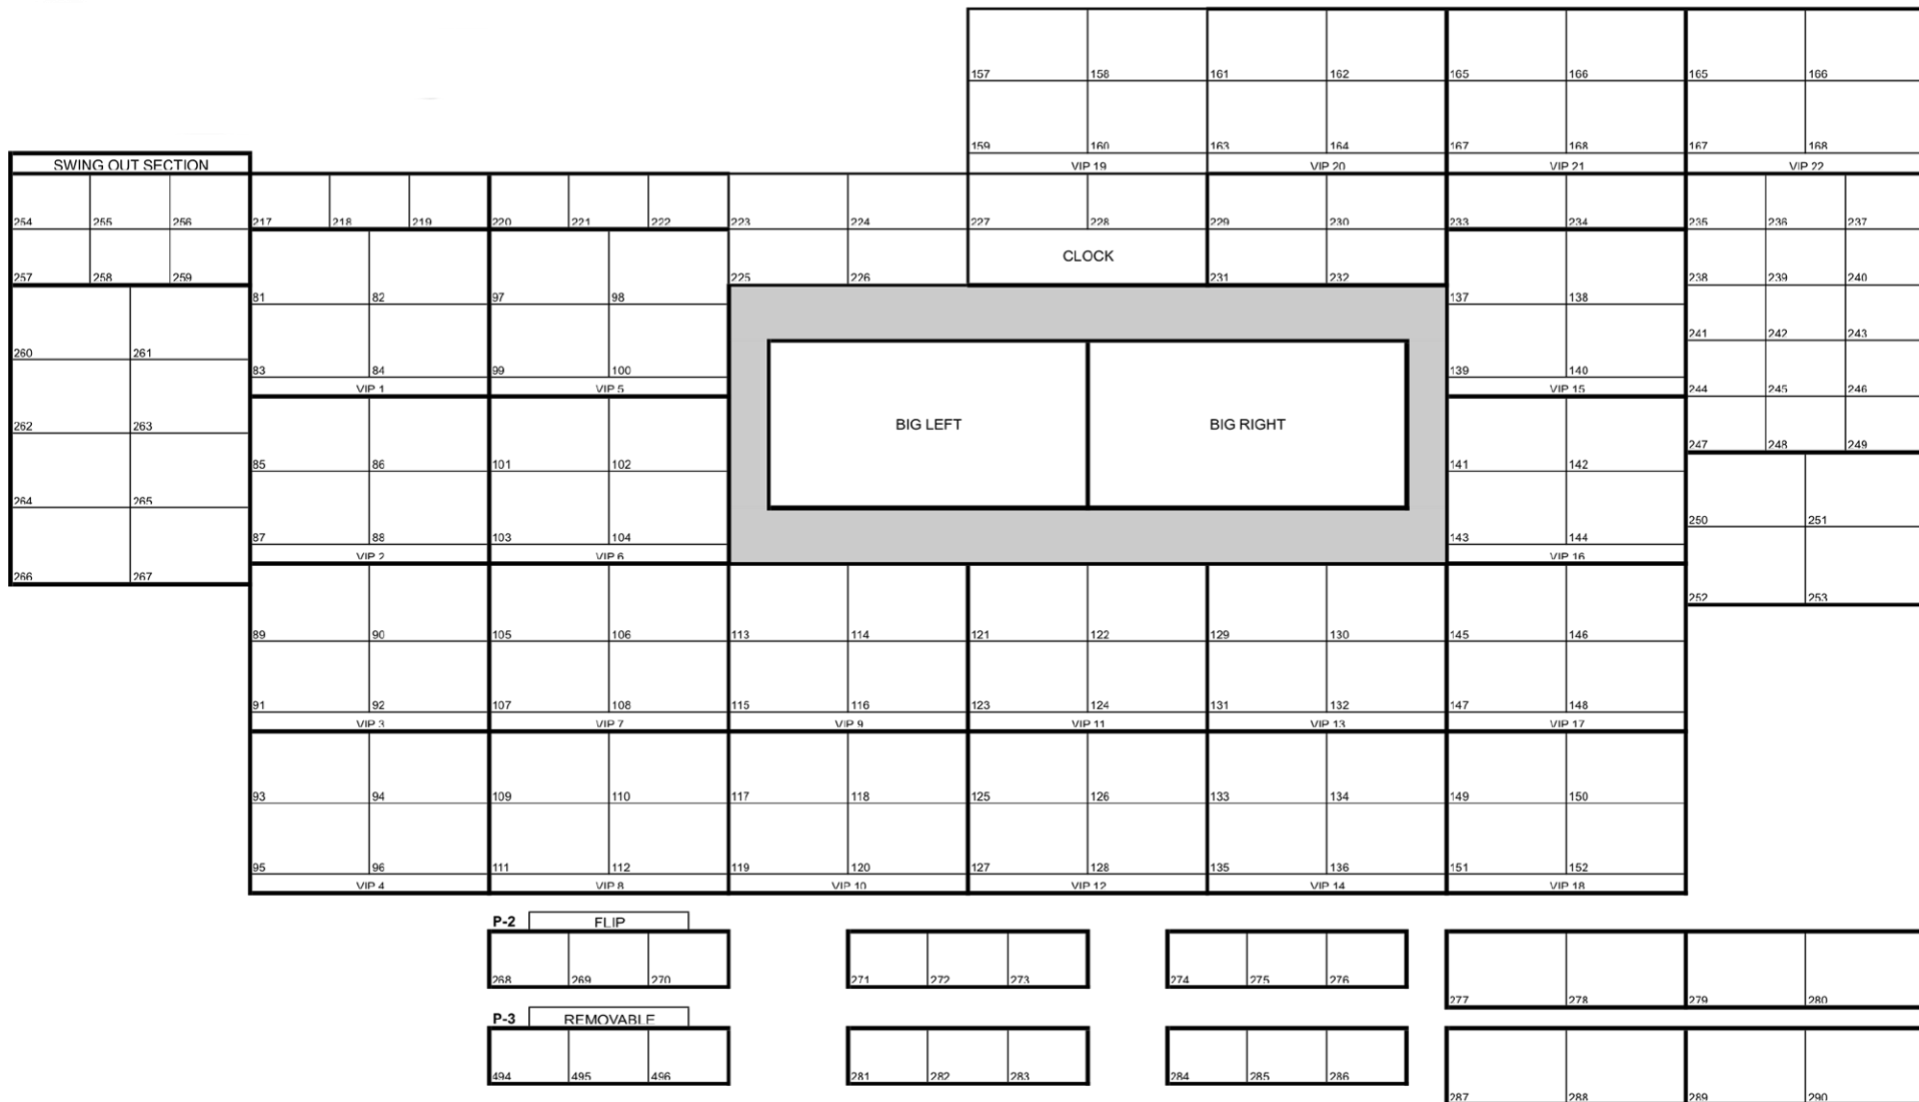

GTX-7 Technical Specifications