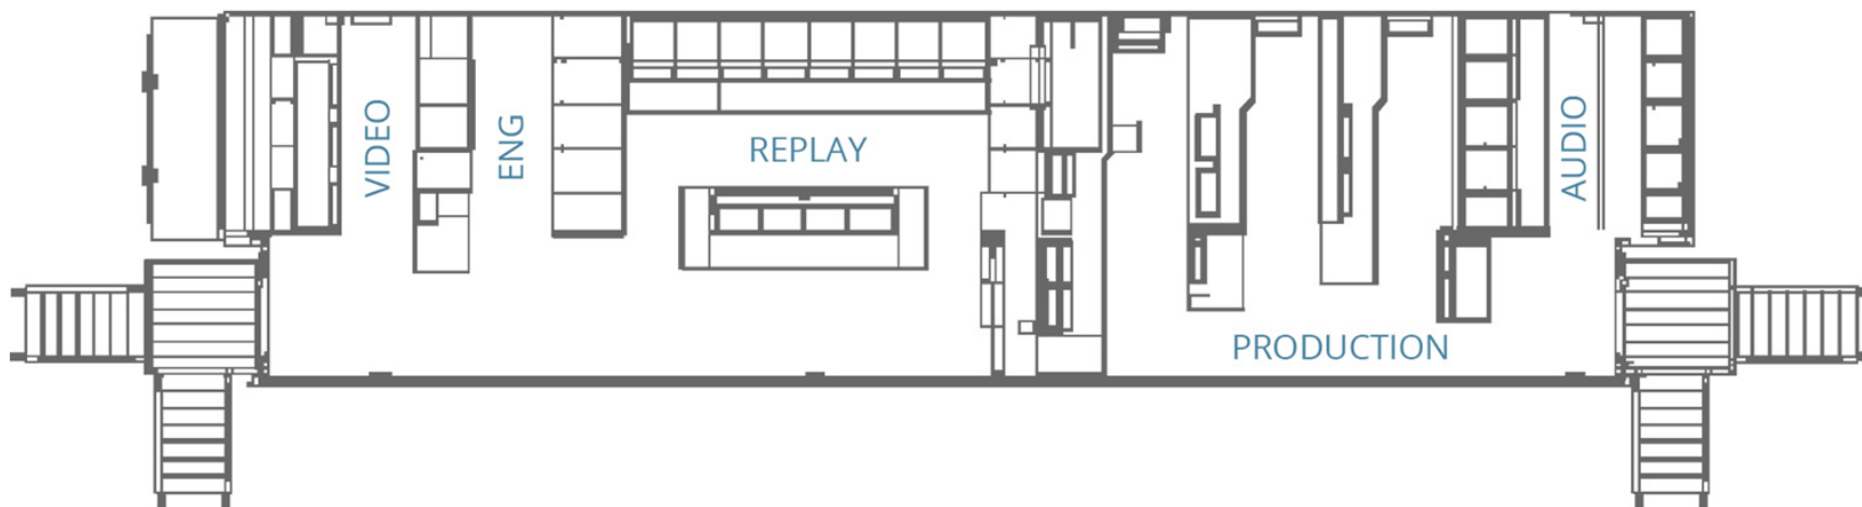

GTX-10 Technical Specifications

F&F PRODUCTIONS, LLC

14333 Myerlake Circle | Clearwater, FL 33760 | (727) 530-5000 | info@fandfhd.tv