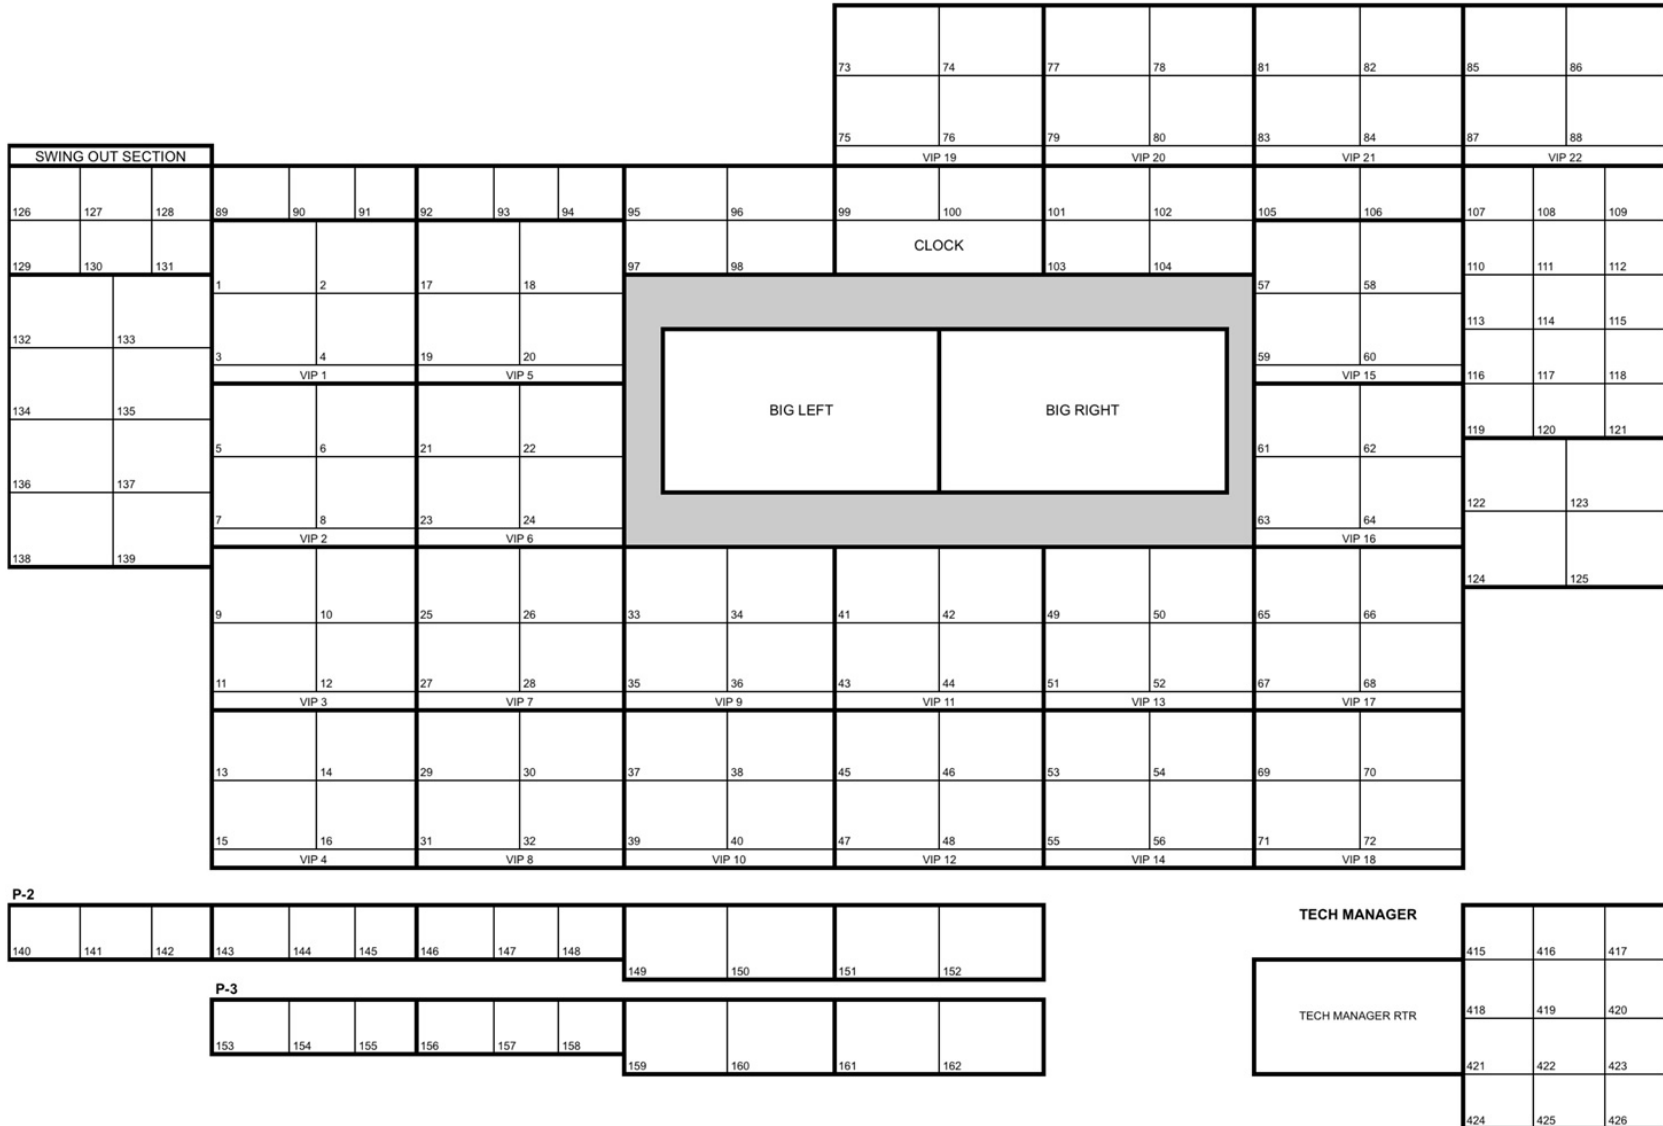

GTX-10 Technical Specifications